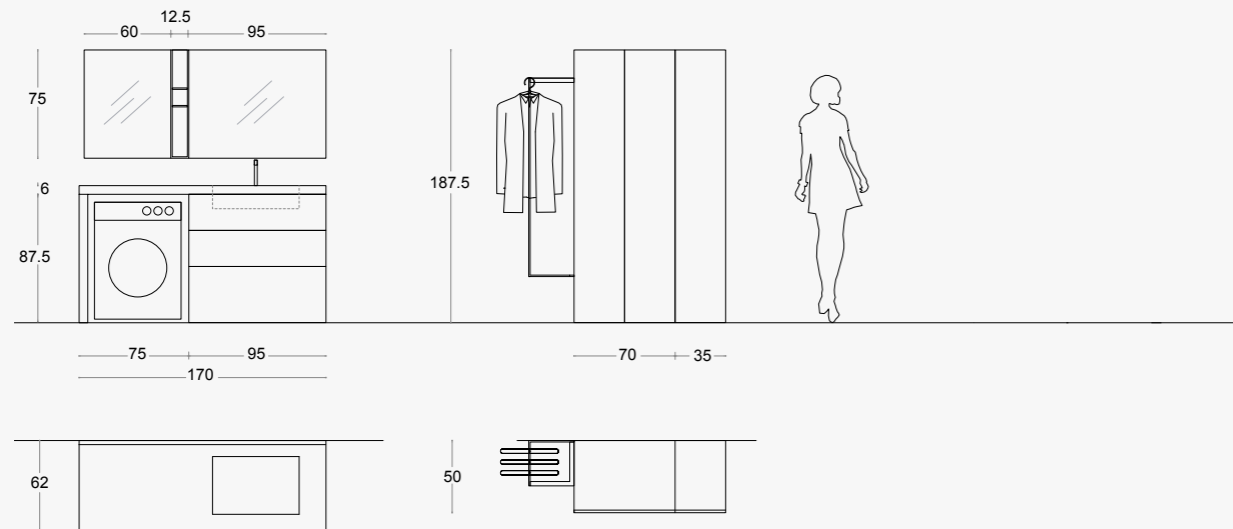

Clothes hanger affixed to tall unit

A simple composition that is perfect for small spaces, made even more practical with a built-in clothes hanger.

07^{comp.}

Dimensione - Size

L 170 x P 62 cm + colonne L 105 cm