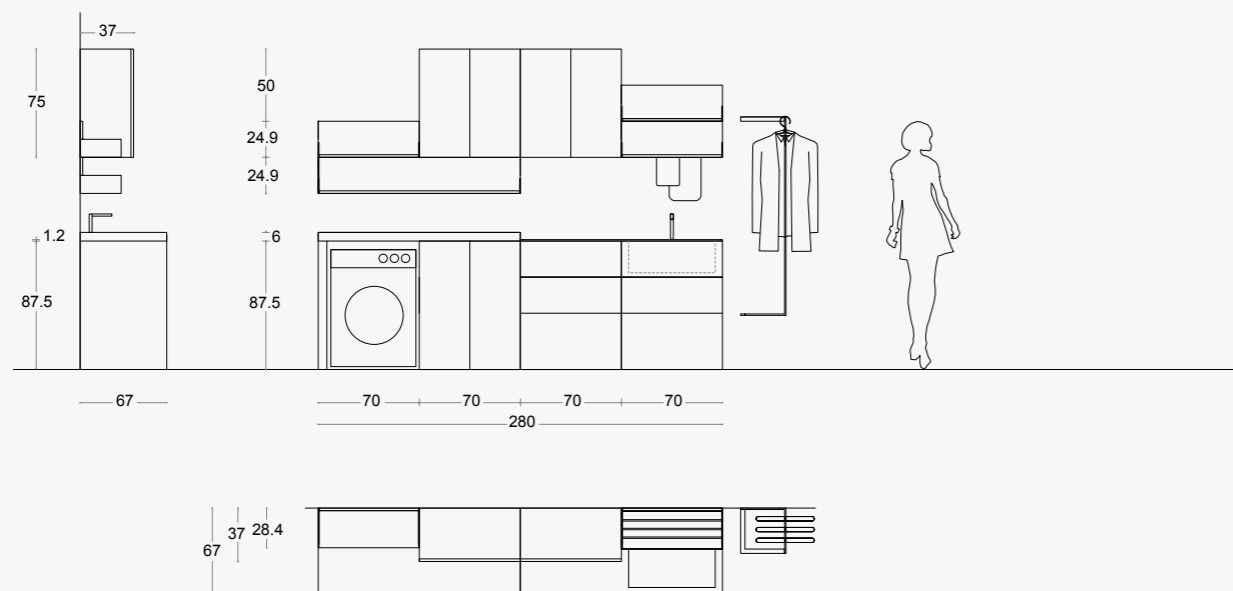

L 345 x P 62 cm + penisola L 181 cm

Scocca e frontali:
Rovere Natura
Particolari Bianco opaco

Top in Unicolor Bianco Dax
con lavabo Asso 60

Cesti portabiancheria
in metallo bianco

Mensole I-WASH
con fianchi in metallo

Shelves with metal sides

*Available in two widths and different finishes to add
functionality and style to the laundry room.*

— **Stendibiancheria
sopra il lavabo**

Above-basin clothes airer

04^{comp.}

Dimensione - Size