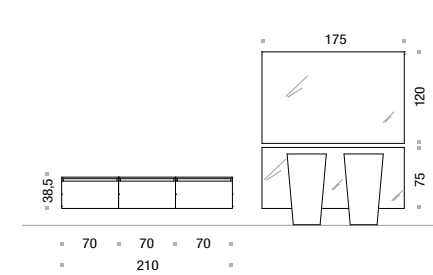

1. Scocca e frontale noce 2. Lavabi Macho in teknorit 3. Specchiere AK con luci led L 175 x H 75/120 cm F.M.

1. Walnut body and front 2. Macho washbasins in Teknorit 3. AK mirrors with LED lights W. 175 x H 75/120 cm (non-standard size)

Comp. Dafne 6 L 190 x P 51 cm (page 42-43)