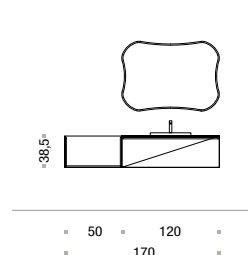

1. Scocca e frontale laccato verde palude opaco con base a giorno noce 2. Lavabo incasso soprapiano Boule in teknorit opaco 3. Specchiera Decò L 120 x H 85 cm

1. Matt lacquered Verde Palude body and front with walnut open base unit 2. Built-in countertop Boule washbasins in matt Teknorit 3. Decò mirror W. 120 x H 85 cm

Comp. Dafne 7 L 230 x P 51 cm (page 48-49)