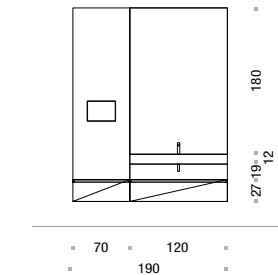

1. Scocca e frontale noce 2. Top in laminam Savoia Grigia con vasca integrata sp.12 cm 3. Specchiera AK L 120 x H 180 cm F.M. 4. Pensile con scocca in vetro L 25 x H 25 cm

1. Walnut body and front 2. Savoia Grigia laminam top with built-in washbasin thk 12 cm 3. AK mirror W. 120 x H. 180 cm (non-standard size) 4. Wall unit with glass body W. 25 x H. 25 cm

Comp. Dafne 3 L 248 x P 51 cm (page 20-21)