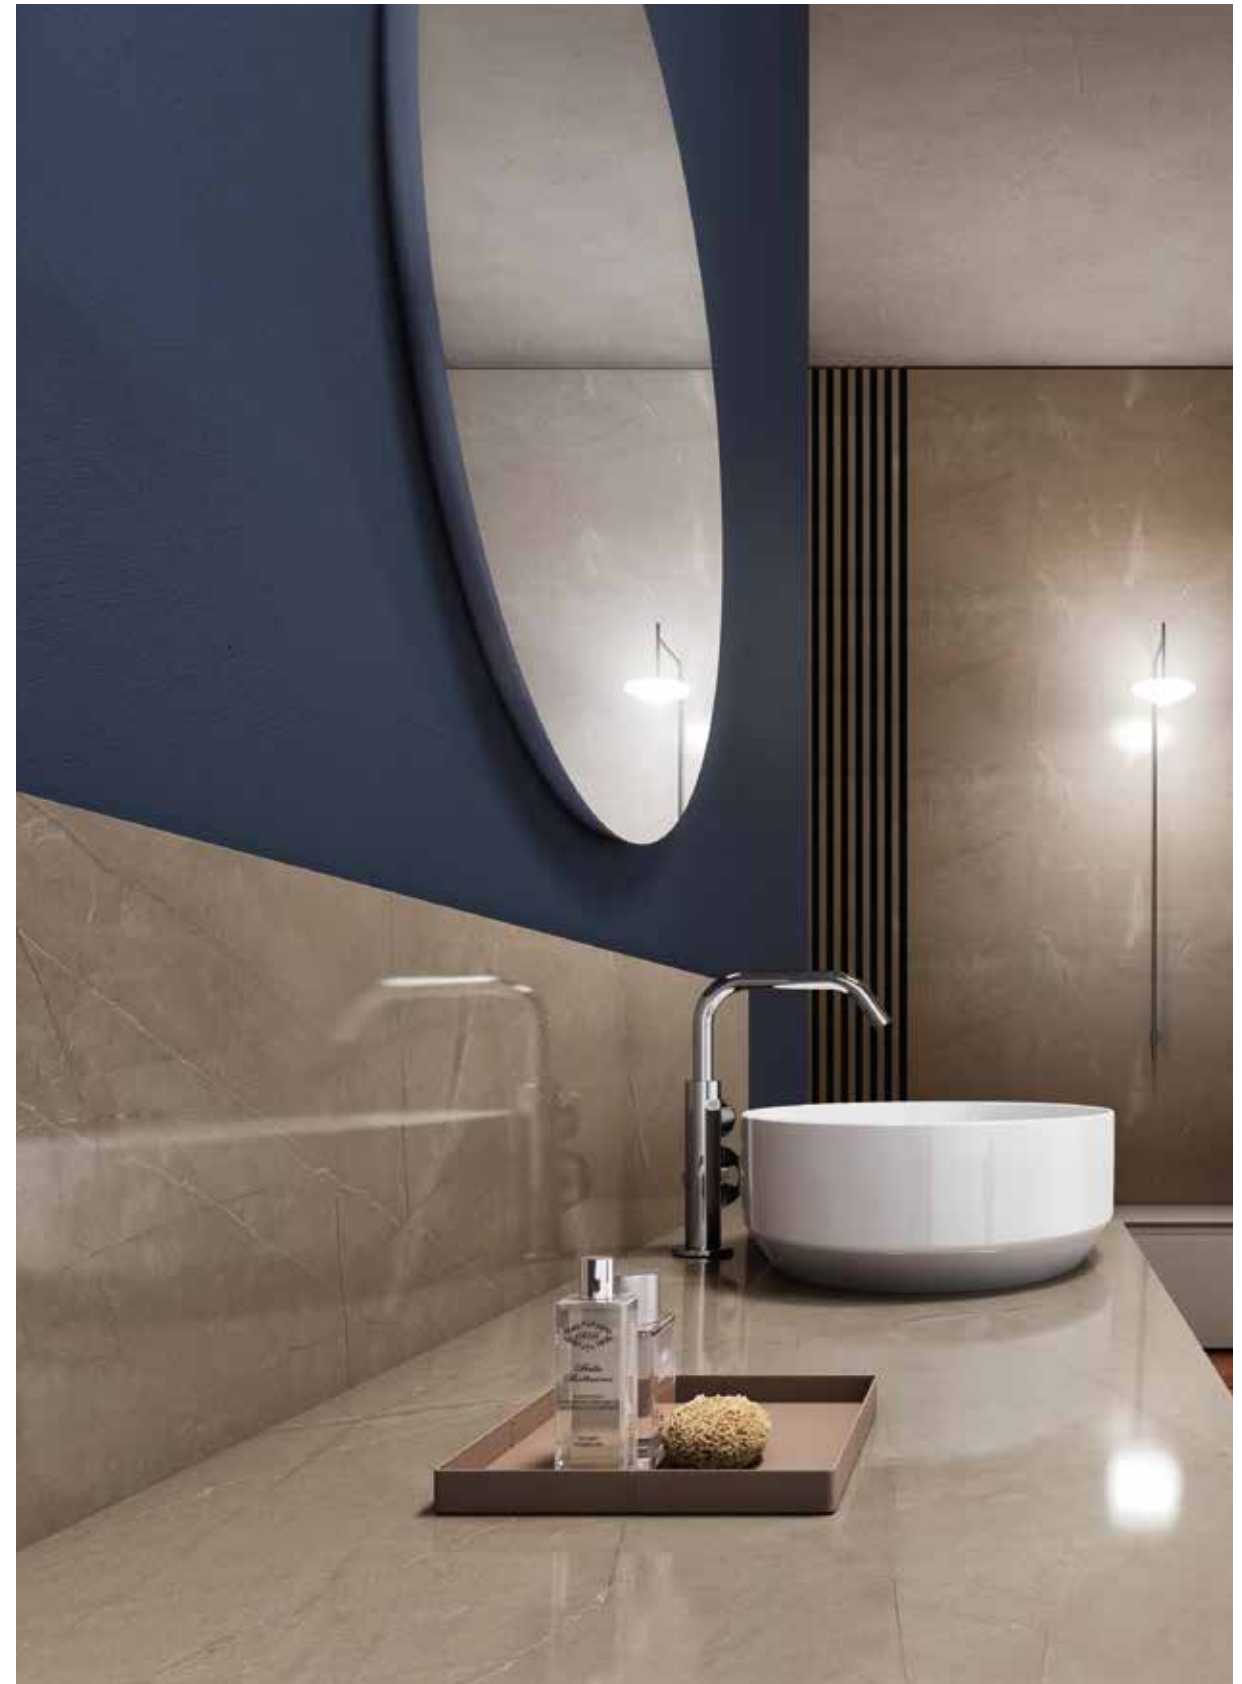

**en** Neutral colours and wood  
combine to create perfect  
balance you can see and feel.

Dafne 3 / L 248 x P 51 cm  
Laccato canapa opaco e noce / Matt Canapa lacquer and walnut

**Colour and Wood  
Design**