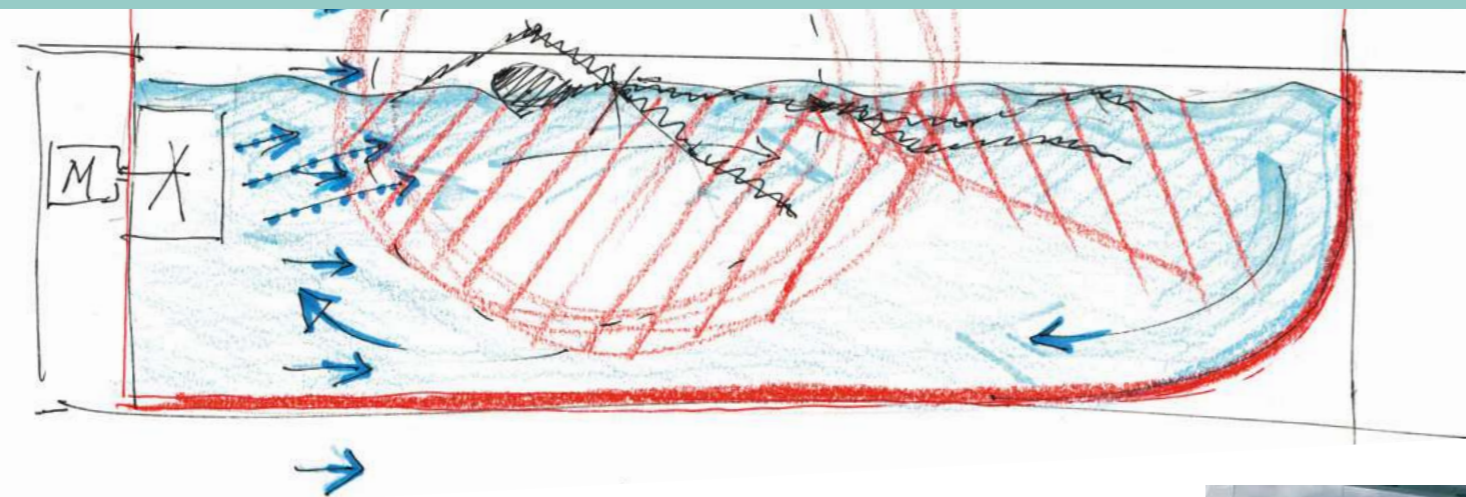

DESIGN FOR LIFESTYLE

DESIGN AND TECHNOLOGY FOR YOUR RELAXATION

Registered patents, investments in new materials and original technical solutions allow us to propose exclusively cutting-edge products in terms of both functionality and design. We constantly invest in the business and collaborate with prestigious companies to always be a leader in innovation. Our products cover different areas: mini-pools, bathroom furnishings, saunas and now also mini-pools for counter-current swimming. This catalogue presents all our innovations and clearly conveys the effort we devote to the research and constant improvement of our creations. We have been collaborating with Marc Sadler for many years now, who has designed most of our flagship products. We are proud to be able to offer our customers products by such a prestigious name in contemporary design.