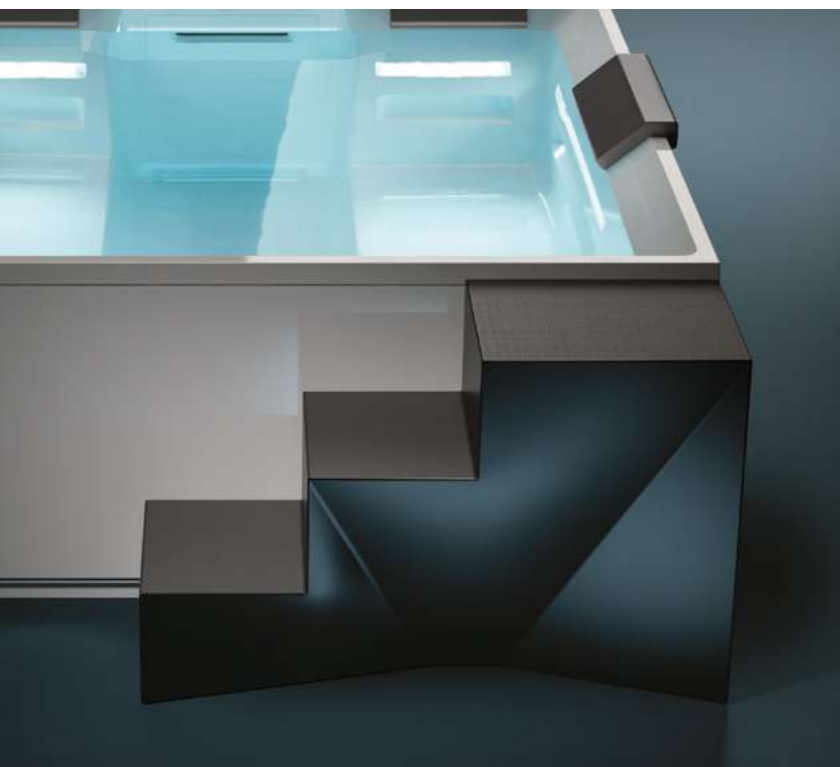

We took our most beloved line and made it even more special.
Enjoy the new, even more comfortable backrests and the larger dimensions.
Be pleasantly surprised by the lower seat which lets the water reach your shoulders,
making it even more relaxing...
The new Heaven mini-pool takes up and then perfects the unique experience
of the Ghost Plus line with new features and details.
We have always considered the smallest details with the utmost importance.

HEAVEN
L. 210 X P. 210 X H. 86 cm

HEAVEN

Colori pannello
Panel colors

Bianco
White

Nero
Black

SADLER THRONE

A L. 125 X P. 40 X H. 81 cm
A+B L. 165 X P. 40 X H. 108 cm

TI PRESENTIAMO UN NUOVO SISTEMA DI ACCESSO ALLE MINIPISCINE TRESSSE: UN COMPLEMENTO PERFETTO SIA DAL PUNTO DI VISTA ESTETICO CHE FUNZIONALE. THRONE È BELLA: È UN SISTEMA DAL DESIGN ELEGANTE, DISPONIBILE IN DIVERSI COLORI. È MODULARE, PER ADATTARSI ALLA TUA MINIPISCINA E AI TUOI SPAZI DI INSTALLAZIONE.

We would like to present a new Tressse mini-pool access system: a perfect complement from both an aesthetic and functional point of view. Throne is beautiful with its elegant design, and the system is available in different colours. It is modular in order to adapt to your mini-pool and installation spaces.