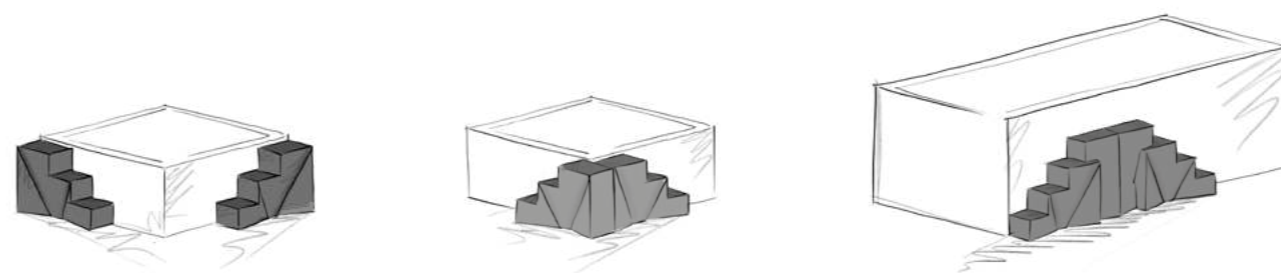

Esempi di componibilità
Examples of modularity

COLORI_COLORS