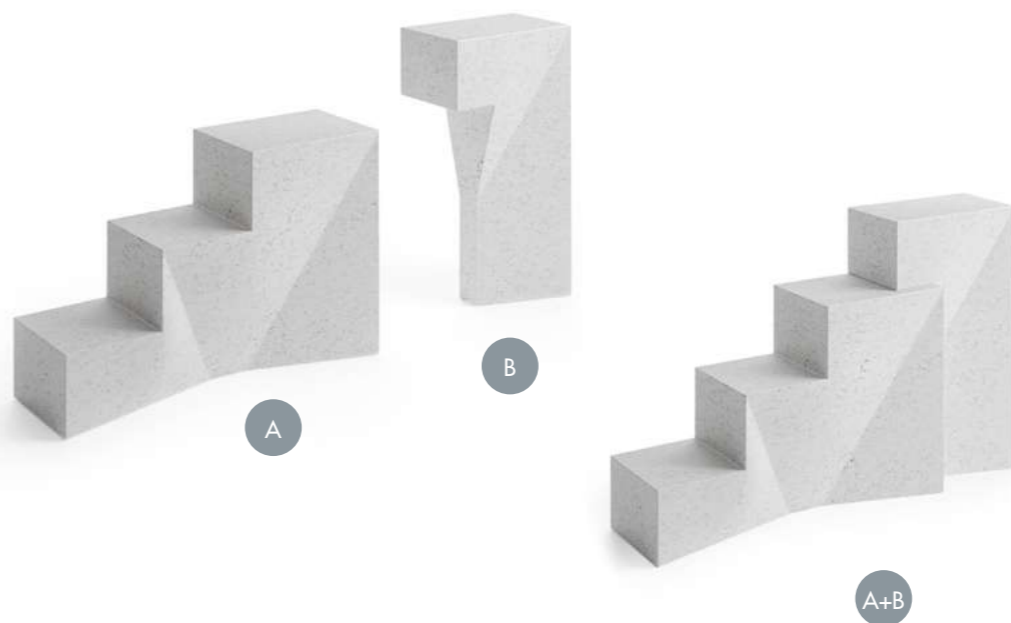

MODULI_ITEMS