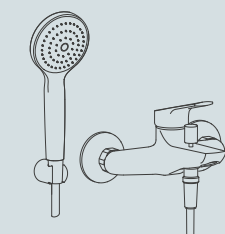

F3764
Miscelatore esterno vasca
con set doccia
Exposed bath mixer with
shower set