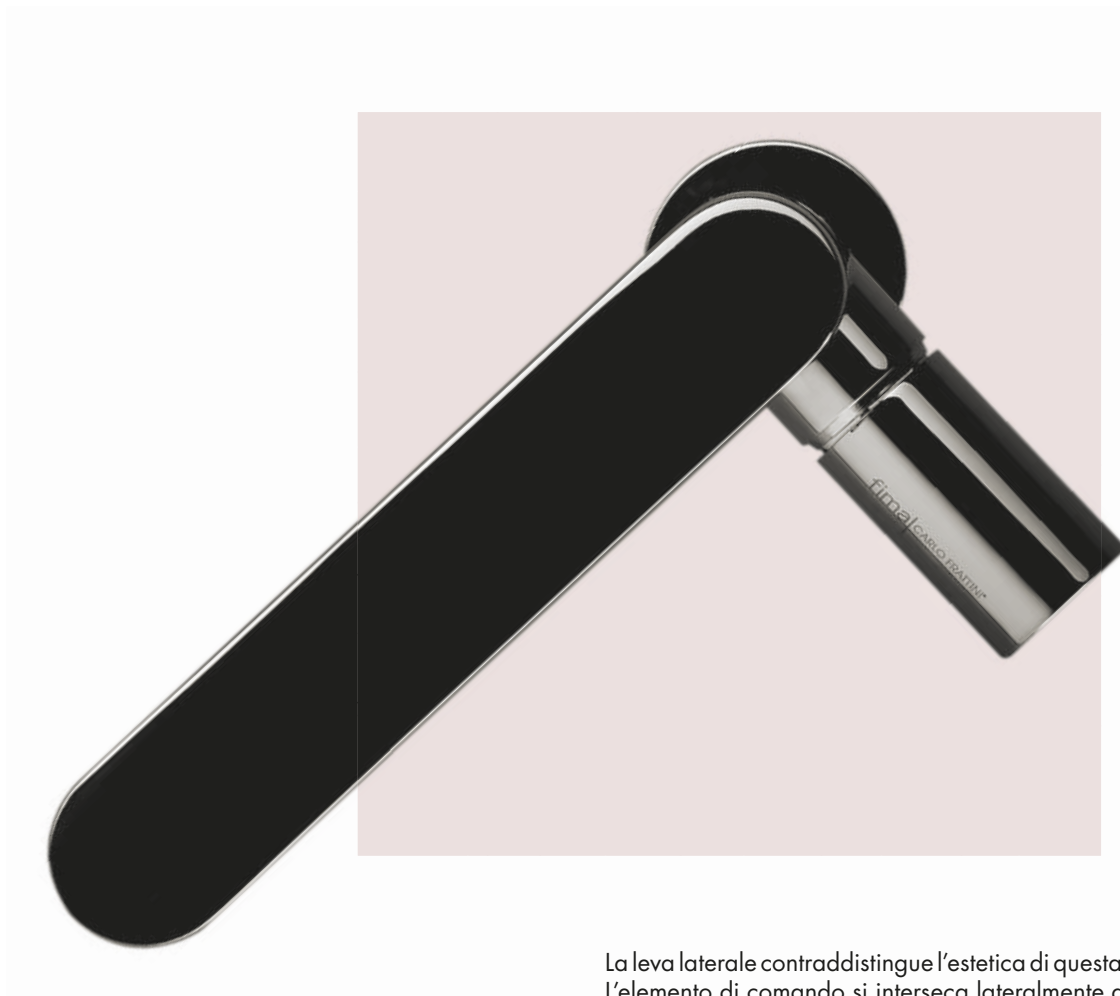

La leva laterale contraddistingue l'estetica di questa collezione. L'elemento di comando si interseca lateralmente al corpo del miscelatore con precisione ed equilibrio lasciando inalterata la leggerezza estetica delle forme. I volumi sono minimizzati al massimo e si raccordano con la bocca di erogazione girevole inclinata verso l'altro e dalla superficie piana.

The side lever marks the aesthetics of this collection. The handle intersects laterally with the body of the mixer with precision and balance, leaving the aesthetic lightness of the shapes unchanged. The volumes are minimized as much as possible and blend with the upwards tilted swivel spout and the surface.