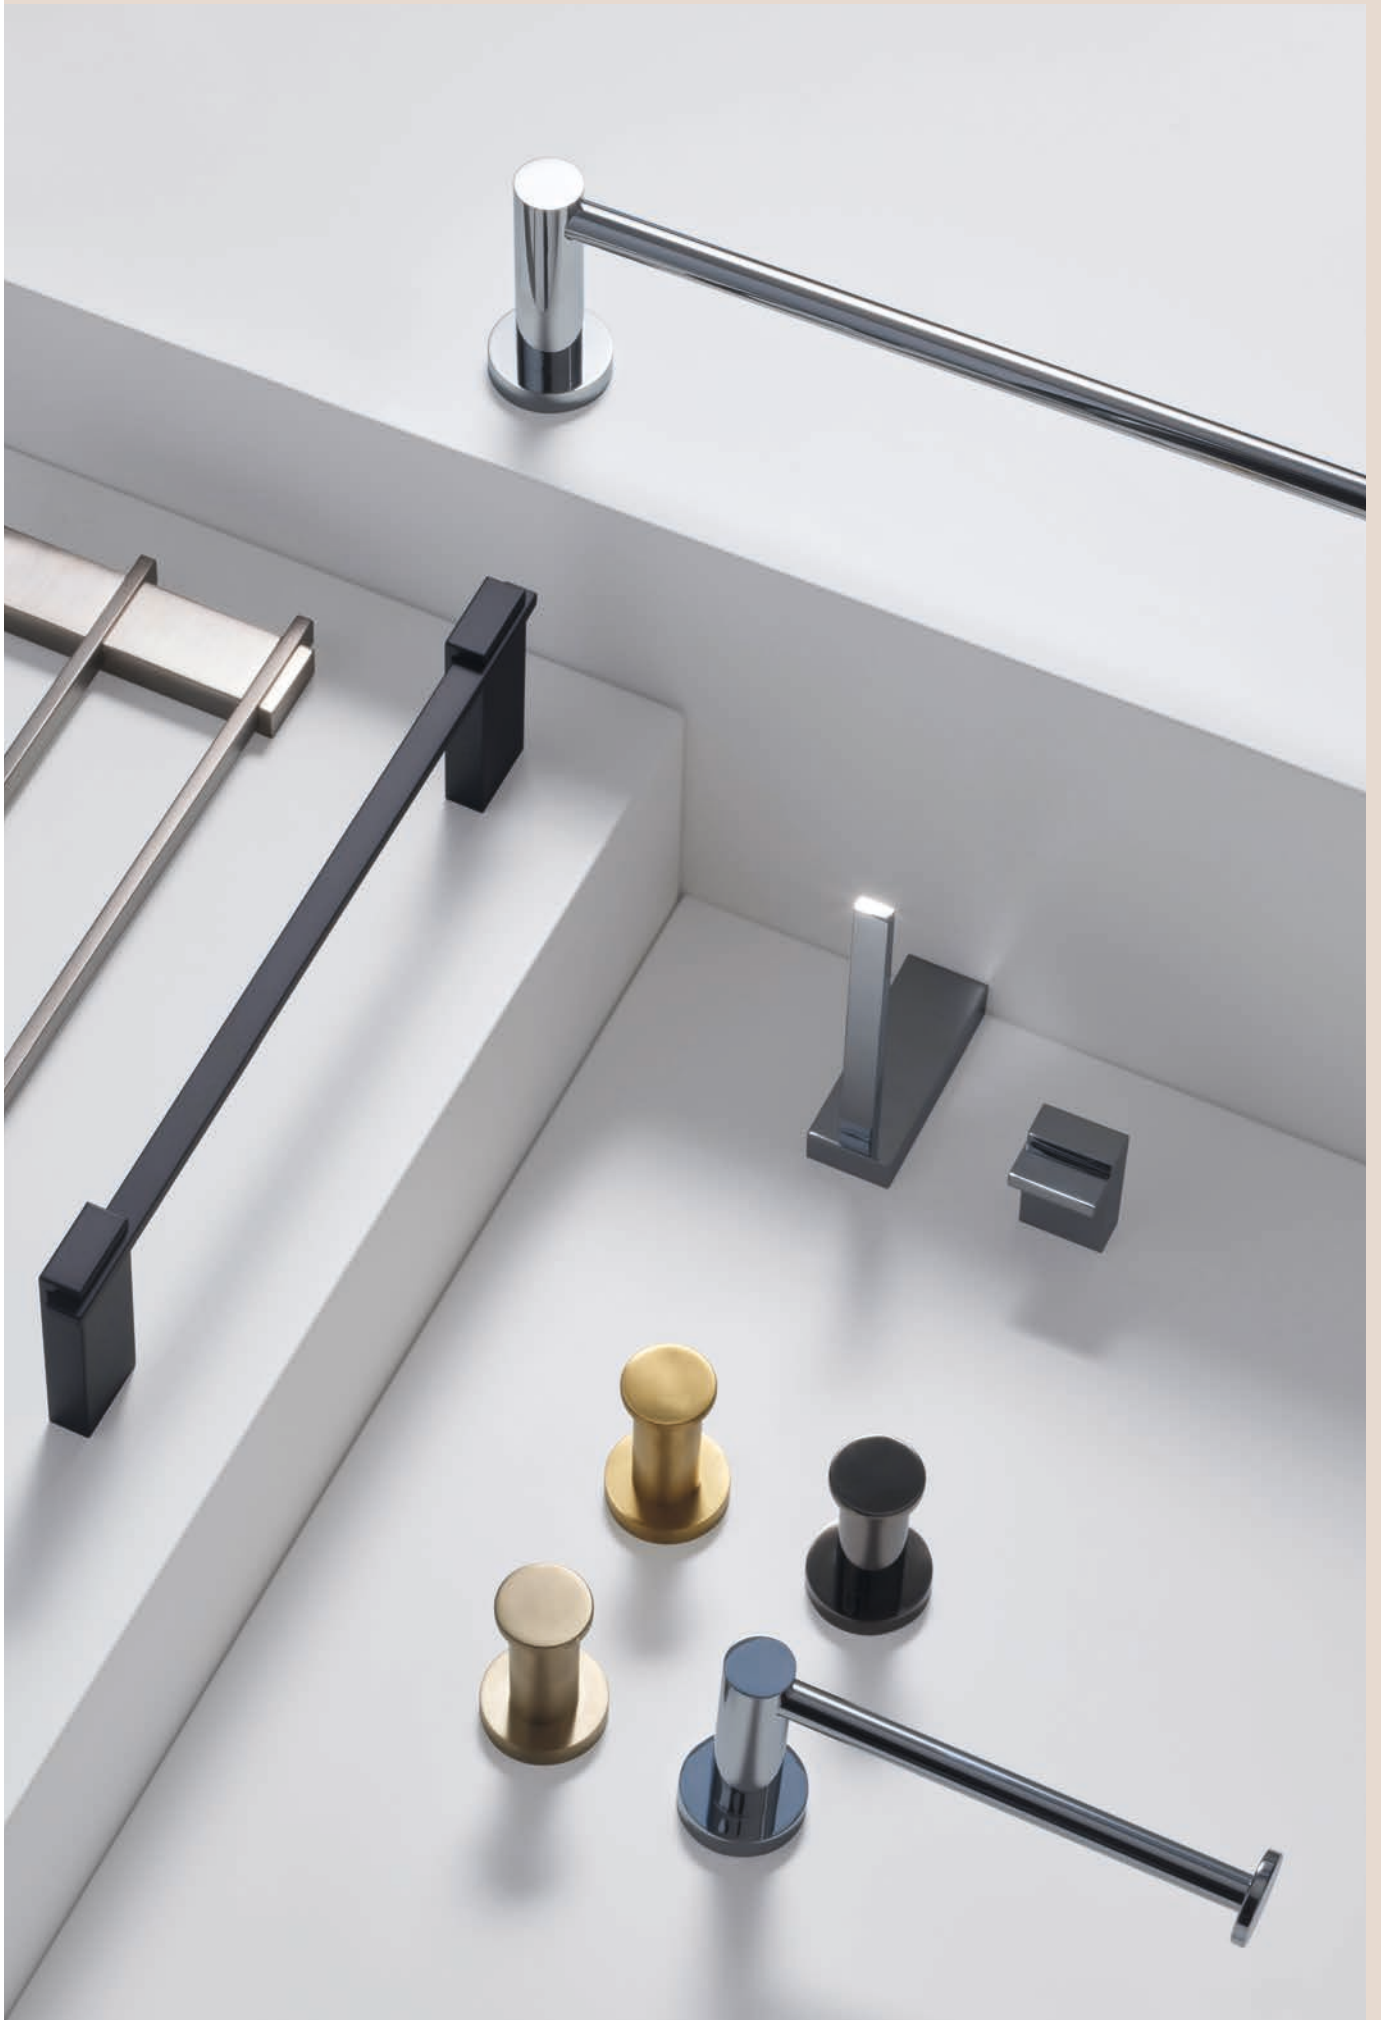

The rigorous rectangular volumes and the precision of details make these series of accessories perfect in every square-shaped bathroom.

- ^ **F6021/40SN**
Portasalviette doppio cm 40
Double towel holder cm 40
- > **F6025/2CR**
Portarotolo di ricambio
Spare toilet roll holder

< F6004/1BS
Gancio singolo
Single hook

F6004/3BS
Gancio doppio
Double hook

F6003/5SN
Portasapone liquido a parete
Wall mounted liquid soap dispenser

Un'ampia gamma di accessori per bagno, classica e senza tempo in grado di adattarsi perfettamente a ogni serie dalle forme arrotondate.

A wide, classic and timeless collection of bathroom accessories that adapts perfectly into any rounded series.

ROTOLO

_____ finiture / finishes

CR
Cromo
Chrome

CN
Cromo Nero
Black Chrome

BS
Bianco Opaco
White Matt