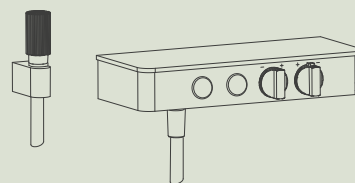

F5940/1
Miscelatore termostatico esterno doccia con mensola e set
doccia
Exposed thermostatic shower mixer with shelf and shower
set