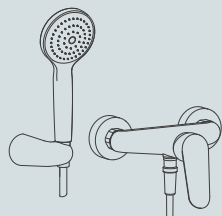

F3021WX5 150 mm
F3021WLX5 200 mm
Miscelatore lavabo a parete
Wall mounted basin mixer

F3002
Miscelatore bidet
Bidet mixer

F3014N
Miscelatore bordo vasca
Deck mounted bath mixer

F3004
Miscelatore esterno vasca
con set doccia
Exposed bath mixer with
shower set