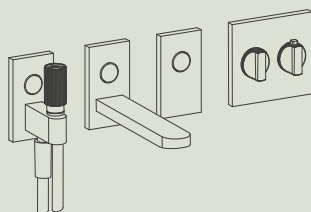

F5947
Sistema termostatico incasso vasca 3 uscite
Built-in thermostatic bath set with 3 outlets