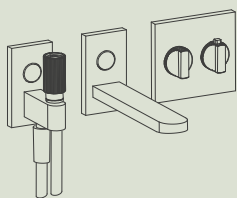

SWITCH _____ articoli / articles

F5921
Miscelatore termostatico
incasso
Built-in thermostatic mixer

F5922
Pulsante on/off
On/off button

F5923
Soffioncino laterale con
pulsante on/off
Body spray with on/off
button

F5926
Bocca a parete per vasca
con pulsante on/off
Bath spout with on/off
button

F5944
Sistema termostatico incasso
vasca 2 uscite
Built-in thermostatic bath set
with 2 outlets