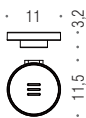

B4001

B9342-B4002

B4012

B4031

B4090

B4008S-B4008D

B4007

B4018

B4038

MINI

Design: Colombo Design

B4001
Porta sapone
Soap dish holder

B4002
Porta bicchiere
Glass holder

B9342
Spandisapone (L 0,15)
Soap dispenser

CD107
Appenditutto
Hook

CD117
Appenditutto
Hook