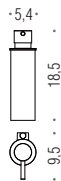

B4038

MINI

Design: Colombo Design

B4001
Porta sapone
Soap dish holder

B4002
Porta bicchiere
Glass holder

B9342
Spandisapone (L 0,15)
Soap dispenser

CD107
Appenditutto
Hook

CD117
Appenditutto
Hook

B4031
Porta salvietta ad anello
Ring towel holder

B4008D
Porta rotolo
Paper holder

B4008S
Porta rotolo
Paper holder

B4009
Porta salvietta
Towel holder

B4010
Porta salvietta
Towel holder

B4011
Porta salvietta
Towel holder