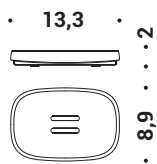

CAPRI BLUE

CLARET VIOLET

SUNSET ORANGE

STRAWBERRY RED

BATH

mood
COLLECTION

B3040

Porta sapone
d'appoggio
Standing soap dish holder