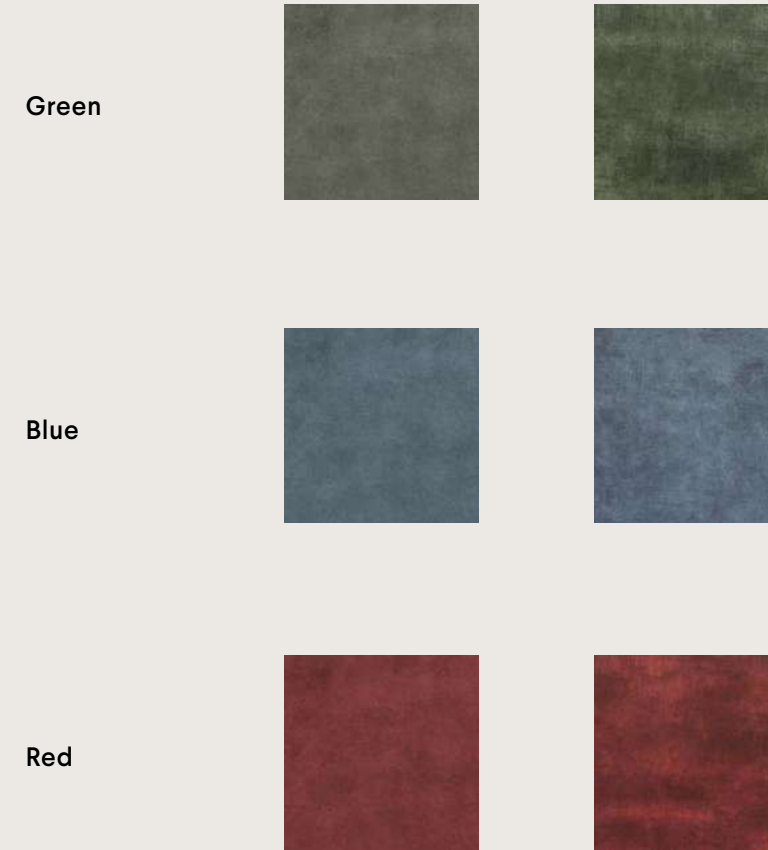

SUPERFICI CERAMICHE, Special Colours

CERAMIC SURFACES / Special Colours

Serie
Series

FOLIAGE

DUCALE

INTRECCIO 7,2

EVOLUTION

TELA

Schema di posa
Installation layout

Le grafiche A e B hanno un verso di posa e si riprendono su tutti e quattro i lati se posate come schema sopra.
Graphics A and B have a direction of laying and are reproduced on all four sides if laid as shown in the diagram above.