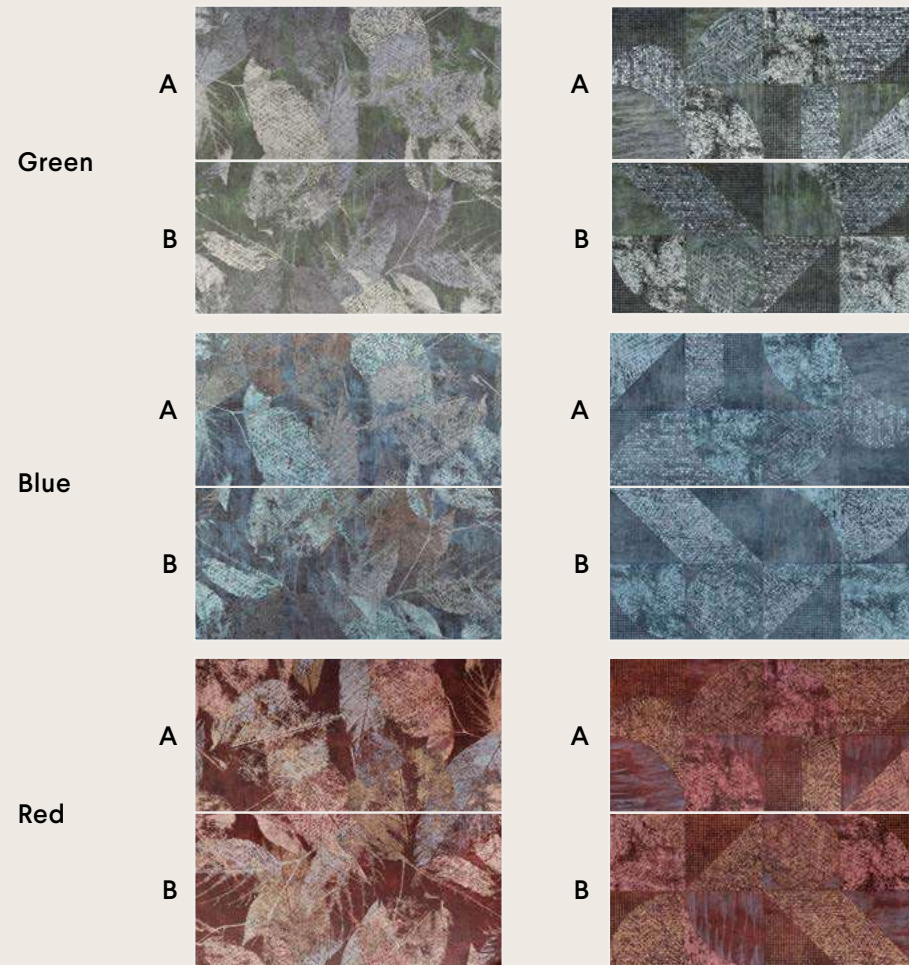

SUPERFICI CERAMICHE, Special Colours

CERAMIC SURFACES / Special Colours

Serie
Series

FOLIAGE

DUCALE

INTRECCIO 7,2

EVOLUTION

TELA

Schema di posa
Installation layout

Le grafiche A e B hanno un verso di posa e si riprendono su tutti e quattro i lati se posate come schema sopra.
Graphics A and B have a direction of laying and are reproduced on all four sides if laid as shown in the diagram above.